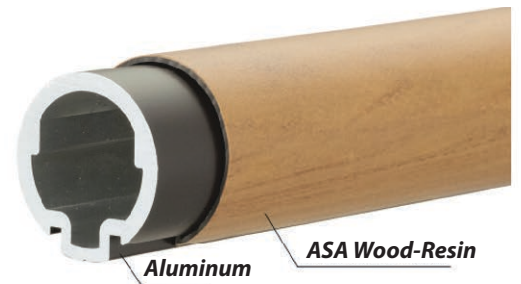

Japanese Aluminum Railings

AUX Railings - for Public Space

Metal Color Options

Handrail Wood-look Colors

**Texture of
Natural Wood
Tree-tone Laminates**

Versatile System

Single and Double Rails

All Metal or Wood-resin Rails