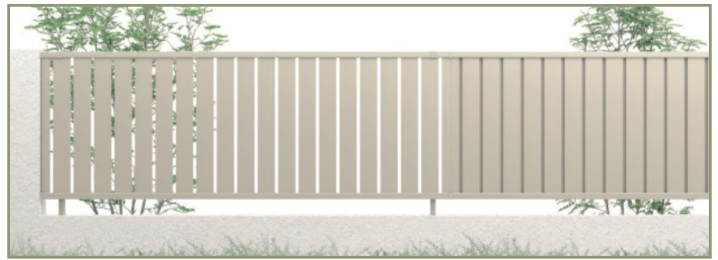

Fence CEF

Finished Height: 23.5" / 31.5" / 39" / 47" for taller fence see CEF-H, or Stacking Fence.

W: 2000mm, 6.5'

下棧すき間
わずか
15mm

通常
80mm

Fence CEF- TK1, TK2, TK3

Finished Height: 23.5" / 31.5" / 39" / 47"

W: 2000mm, 6.5'

Colors

Fence CEF-YK1, YK2, TK3

Finished Height: 23.5" / 31.5" / 39" / 47"

W: 2000mm, 6.5'

Kunkel Works

Colors

Fence CEF- TL1, TM1, TYK

Finished Height: 23.5"/ 31.5"/ 39"/ 47"

W: 2000mm / 6.5'

kunkel Works

Colors

Fence CEF- YL1, YM1, YLK

Finished Height: 23.5"/ 31.5"/ 39"/ 47"

W: 2000mm, 6.5'

Colors

Fence CEF- YLS, SP1

Finished Height: 23.5"/ 31.5"/ 39"/ 47"

W: 2000mm, 6.5'

Kunkel Works

Colors