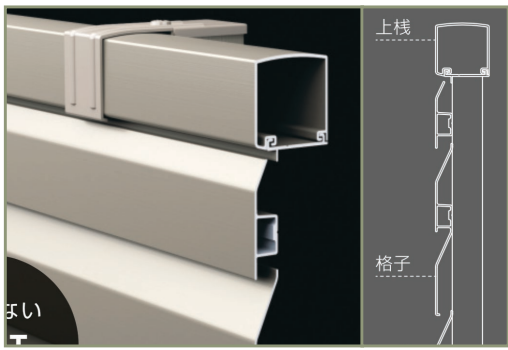

Fence CEF

Finished Height: 23.5" / 31.5" / 39" / 47" for taller fence see CEF-H, or Stacking Fence.

W: 2000mm, 6.5'

下棧すき間
わずか
15mm

通常
80mm

Fence CEF- TK1, TK2, TK3

Finished Height: 23.5" / 31.5" / 39" / 47"

W: 2000mm, 6.5'

Colors

Fence CEF-YK1, YK2, TK3

Finished Height: 23.5" / 31.5" / 39" / 47"

W: 2000mm, 6.5'

Kunkel Works

Colors

Fence CEF- TL1, TM1, TYK