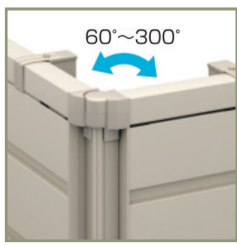

Fence CEF

Finished Height: 23.5" / 31.5" / 39" / 47" for taller fence see CEF-H, or Stacking Fence.

W: 2000mm, 6.5'

下棧すき間
わずか
15mm

通常
80mm

Fence CEF- TK1, TK2, TK3

Finished Height: 23.5" / 31.5" / 39" / 47"