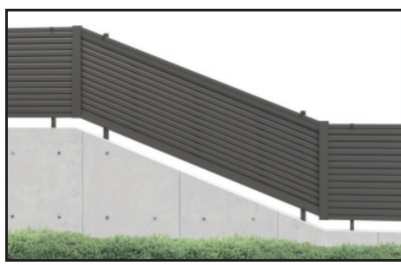

Fence CEF

Finished Height: 23.5" / 31.5" / 39" / 47" for taller fence see CEF-H, or Stacking Fence.

W: 2000mm, 6.5'

下棧すき間
わずか
15mm

通常
80mm

Fence CEF- TK1, TK2, TK3

Finished Height: 23.5" / 31.5" / 39" / 47"

Finished Height: 23.5"/ 31.5"/ 39"/ 47"

W: 2000mm / 6.5'

kunkel Works

Colors

Fence CEF- YL1, YM1, YLK

Finished Height: 23.5"/ 31.5"/ 39"/ 47"

W: 2000mm, 6.5'

Colors

Fence CEF- YLS, SP1

Finished Height: 23.5"/ 31.5"/ 39"/ 47"

W: 2000mm, 6.5'

Kunkel Works

Colors