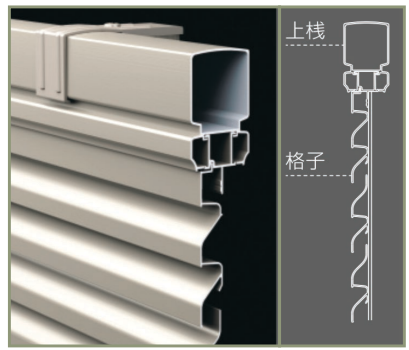

Fence CEF

Finished Height: 23.5" / 31.5" / 39" / 47" for taller fence see CEF-H, or Stacking Fence.

W: 2000mm, 6.5'

下棧すき間
わずか
15mm

通常
80mm

Fence CEF- TK1, TK2, TK3

Finished Height: 23.5" / 31.5" / 39" / 47"