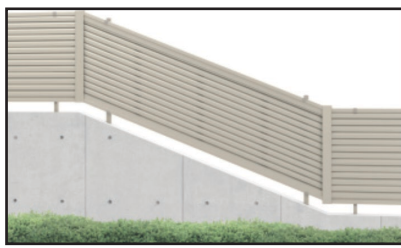

Fence CEF

Finished Height: 23.5" / 31.5" / 39" / 47" for taller fence see CEF-H, or Stacking Fence.

W: 2000mm, 6.5'

下棧すき間
わずか
15mm

通常
80mm

Fence CEF- TK1, TK2, TK3

Finished Height: 23.5" / 31.5" / 39" / 47"

Finished Height: 23.5"/ 31.5"/ 39"/ 47"

W: 2000mm / 6.5'

kunkel Works

Colors

Fence CEF- YL1, YM1, YLK

Finished Height: 23.5"/ 31.5"/ 39"/ 47"

W: 2000mm, 6.5'

Colors

Fence CEF- YLS, SP1

Finished Height: 23.5"/ 31.5"/ 39"/ 47"

W: 2000mm, 6.5'

Kunkel Works

Colors