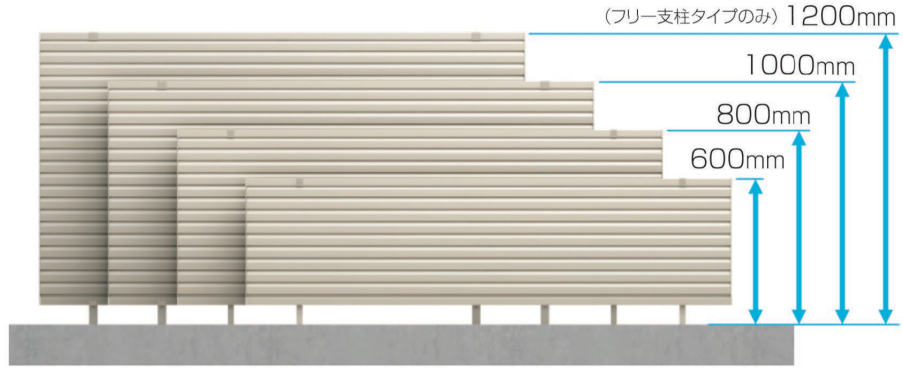

Fence CEF

Finished Height: 23.5" / 31.5" / 39" / 47" for taller fence see CEF-H, or Stacking Fence.

W: 2000mm, 6.5'

下棧すき間
わずか
15mm

通常
80mm

Fence CEF- TK1, TK2, TK3

Finished Height: 23.5" / 31.5" / 39" / 47"

W: 2000mm, 6.5'

Colors

Fence CEF-YK1, YK2, TK3

Finished Height: 23.5" / 31.5" / 39" / 47"

W: 2000mm, 6.5'

Kunkel Works

Colors

Fence CEF- TL1, TM1, TYK

Finished Height: 23.5"/ 31.5"/ 39"/ 47"

W: 2000mm / 6.5'

kunkel Works

Colors

Fence CEF- YL1, YM1, YLK

Finished Height: 23.5"/ 31.5"/ 39"/ 47"

W: 2000mm, 6.5'

Colors

Fence CEF- YLS, SP1

Finished Height: 23.5"/ 31.5"/ 39"/ 47"

W: 2000mm, 6.5'

Kunkel Works

Colors