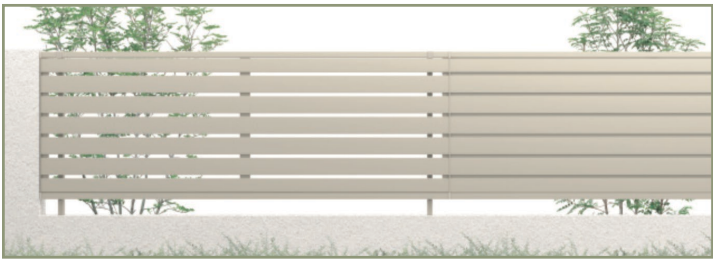

Fence CEF

Finished Height: 23.5" / 31.5" / 39" / 47" for taller fence see CEF-H, or Stacking Fence.

W: 2000mm, 6.5'

下棧すき間
わずか
15mm

通常
80mm

Fence CEF- TK1, TK2, TK3

Finished Height: 23.5" / 31.5" / 39" / 47"

W: 2000mm, 6.5'

Colors

Fence CEF-YK1, YK2, TK3

Finished Height: 23.5" / 31.5" / 39" / 47"

W: 2000mm, 6.5'

Kunkel Works

Colors

Fence CEF- TL1, TM1, TYK

Finished Height: 23.5"/ 31.5"/ 39"/ 47"

W: 2000mm / 6.5'

kunkel Works

Colors

Fence CEF- YL1, YM1, YLK

Finished Height: 23.5"/ 31.5"/ 39"/ 47"

W: 2000mm, 6.5'

Colors

Fence CEF- YLS, SP1

Finished Height: 23.5"/ 31.5"/ 39"/ 47"

W: 2000mm, 6.5'

Kunkel Works

Colors