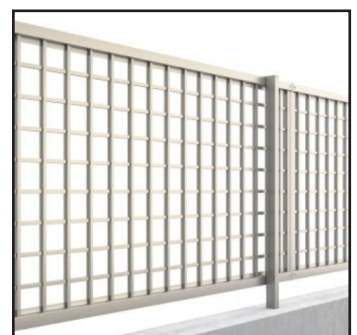

Fence CEF

Finished Height: 23.5" / 31.5" / 39" / 47" for taller fence see CEF-H, or Stacking Fence.

W: 2000mm, 6.5'

下棧すき間
わずか
15mm

通常
80mm

Fence CEF- TK1, TK2, TK3

Finished Height: 23.5" / 31.5" / 39" / 47"

W: 2000mm, 6.5'

Colors

Fence CEF-YK1, YK2, TK3

Finished Height: 23.5" / 31.5" / 39" / 47"

W: 2000mm, 6.5'

Kunkel Works

Colors

Fence CEF- TL1, TM1, TYK

Finished Height: 23.5"/ 31.5"/ 39"/ 47"

W: 2000mm / 6.5'

kunkel Works

Colors

Fence CEF- YL1, YM1, YLK

Finished Height: 23.5"/ 31.5"/ 39"/ 47"

W: 2000mm, 6.5'

Colors

Fence CEF- YLS, SP1

Finished Height: 23.5"/ 31.5"/ 39"/ 47"

W: 2000mm, 6.5'

Kunkel Works

Colors