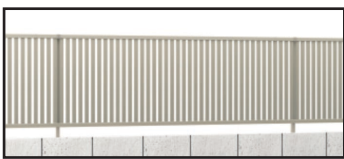

Fence CEF

Finished Height: 23.5" / 31.5" / 39" / 47" for taller fence see CEF-H, or Stacking Fence.

W: 2000mm, 6.5'

下棧すき間
わずか
15mm

通常
80mm

Fence CEF- TK1, TK2, TK3

Finished Height: 23.5" / 31.5" / 39" / 47"

W: 2000mm, 6.5'

Colors

Fence CEF-YK1, YK2, TK3

Finished Height: 23.5" / 31.5" / 39" / 47"

W: 2000mm, 6.5'

Kunkel Works

Colors

Fence CEF- TL1, TM1, TYK

Finished Height: 23.5"/ 31.5"/ 39"/ 47"

W: 2000mm / 6.5'

kunkel Works

Colors

Fence CEF- YL1, YM1, YLK

Finished Height: 23.5"/ 31.5"/ 39"/ 47"

W: 2000mm, 6.5'

Colors

Fence CEF- YLS, SP1

Finished Height: 23.5"/ 31.5"/ 39"/ 47"

W: 2000mm, 6.5'

Kunkel Works

Colors