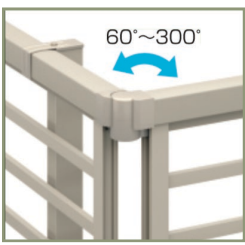

Fence CEF

Finished Height: 23.5" / 31.5" / 39" / 47" for taller fence see CEF-H, or Stacking Fence.

W: 2000mm, 6.5'

下棧すき間
わずか
15mm

通常
80mm

Fence CEF- TK1, TK2, TK3

Finished Height: 23.5" / 31.5" / 39" / 47"

W: 2000mm, 6.5'

Colors

Fence CEF-YK1, YK2, TK3

Finished Height: 23.5" / 31.5" / 39" / 47"

W: 2000mm, 6.5'

Kunkel Works

Colors

Fence CEF- TL1, TM1, TYK