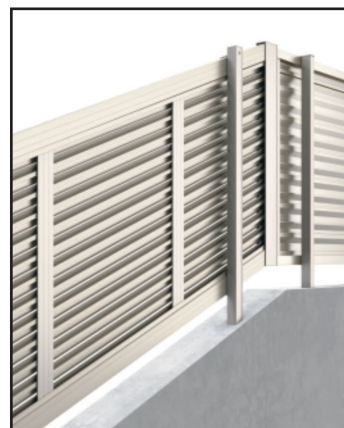

Fence CEF

Finished Height: 23.5" / 31.5" / 39" / 47" for taller fence see CEF-H, or Stacking Fence.

W: 2000mm, 6.5'

下棧すき間
わずか
15mm

通常
80mm

Fence CEF- TK1, TK2, TK3

Finished Height: 23.5" / 31.5" / 39" / 47"

Finished Height: 23.5"/ 31.5"/ 39"/ 47"

W: 2000mm / 6.5'

kunkel Works

Colors

Fence CEF- YL1, YM1, YLK

Finished Height: 23.5"/ 31.5"/ 39"/ 47"

W: 2000mm, 6.5'

Colors

Fence CEF- YLS, SP1

Finished Height: 23.5"/ 31.5"/ 39"/ 47"

W: 2000mm, 6.5'

Kunkel Works

Colors