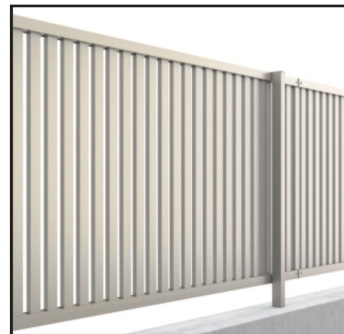

Fence CEF

Finished Height: 23.5" / 31.5" / 39" / 47" for taller fence see CEF-H, or Stacking Fence.

W: 2000mm, 6.5'

下棧すき間
わずか
15mm

通常
80mm

Fence CEF- TK1, TK2, TK3

Finished Height: 23.5" / 31.5" / 39" / 47"

W: 2000mm, 6.5'

Colors

Fence CEF-YK1, YK2, TK3

Finished Height: 23.5" / 31.5" / 39" / 47"

W: 2000mm, 6.5'

Kunkel Works

Colors

Fence CEF- TL1, TM1, TYK

Finished Height: 23.5"/ 31.5"/ 39"/ 47"

W: 2000mm / 6.5'

kunkel Works

Colors

Fence CEF- YL1, YM1, YLK

Finished Height: 23.5"/ 31.5"/ 39"/ 47"

W: 2000mm, 6.5'

Colors

Fence CEF- YLS, SP1

Finished Height: 23.5"/ 31.5"/ 39"/ 47"

W: 2000mm, 6.5'

Kunkel Works

Colors