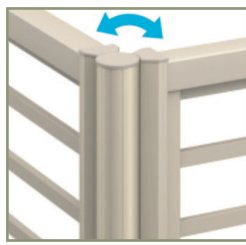

Fence CEF

Finished Height: 23.5" / 31.5" / 39" / 47" for taller fence see CEF-H, or Stacking Fence.

W: 2000mm, 6.5'

下棧すき間
わずか
15mm

通常
80mm

Fence CEF- TK1, TK2, TK3

Finished Height: 23.5" / 31.5" / 39" / 47"