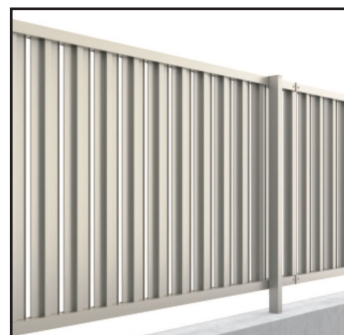

Fence CEF

Finished Height: 23.5" / 31.5" / 39" / 47" for taller fence see CEF-H, or Stacking Fence.

W: 2000mm, 6.5'

下棧すき間
わずか
15mm

通常
80mm

Fence CEF- TK1, TK2, TK3

Finished Height: 23.5" / 31.5" / 39" / 47"

W: 2000mm, 6.5'

Colors

Fence CEF-YK1, YK2, TK3

Finished Height: 23.5" / 31.5" / 39" / 47"

W: 2000mm, 6.5'

Kunkel Works

Colors

Fence CEF- TL1, TM1, TYK

Finished Height: 23.5"/ 31.5"/ 39"/ 47"

W: 2000mm / 6.5'

kunkel Works

Colors

Fence CEF- YL1, YM1, YLK

Finished Height: 23.5"/ 31.5"/ 39"/ 47"

W: 2000mm, 6.5'

Colors

Fence CEF- YLS, SP1

Finished Height: 23.5"/ 31.5"/ 39"/ 47"

W: 2000mm, 6.5'

Kunkel Works

Colors