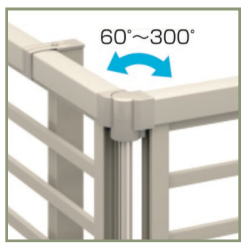

Fence CEF

Finished Height: 23.5" / 31.5" / 39" / 47" for taller fence see CEF-H, or Stacking Fence.

W: 2000mm, 6.5'

下棧すき間
わずか
15mm

通常
80mm

Fence CEF- TK1, TK2, TK3

Finished Height: 23.5" / 31.5" / 39" / 47"