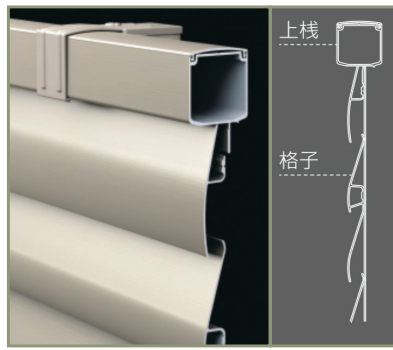

Fence CEF

Finished Height: 23.5" / 31.5" / 39" / 47" for taller fence see CEF-H, or Stacking Fence.

W: 2000mm, 6.5'

下棧すき間
わずか
15mm

通常
80mm

Fence CEF- TK1, TK2, TK3

Finished Height: 23.5" / 31.5" / 39" / 47"