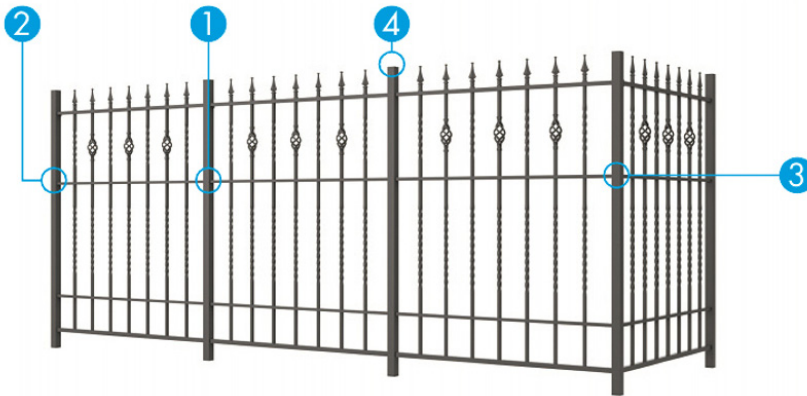

Cast Aluminum Fence

Strong posts and fasteners support tall heights up to 63" (#1,) 47" (2&3)

		L	1型	2型	3型
Posts behind	400		●		
	600		●	●	●
	1000		●		
Posts in-between	1200		●		
	1400		●		
	1600		●		
			●		