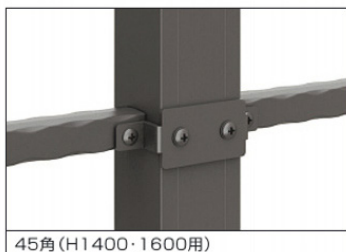

Cast Aluminum Fence

Strong posts and fasteners support tall heights up to 63" (#1,) 47" (2&3)

		L	1型	2型	3型
Posts behind	400		●		
	600		●	●	●
	1000		●		
Posts in-between	1200		●		
	1400		●		
	1600		●		
			●		