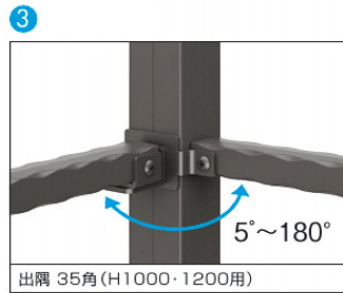

Cast Aluminum Fence

Strong posts and fasteners support tall heights up to 63" (#1,) 47" (2&3)

		L	1型	2型	3型
Posts behind	400		●		
	600		●	●	●
	1000		●		
Posts in-between	1200		●		
	1400		●		
	1600		●		
			●		