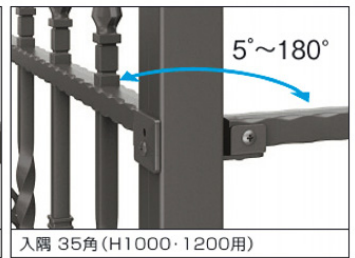

Cast Aluminum Fence

Strong posts and fasteners support tall heights up to 63" (#1,) 47" (2&3)

		L	1型	2型	3型
Posts behind	400		●		
	600		●	●	●
	1000		●		
Posts in-between	1200		●		
	1400		●		
	1600		●		
			●		