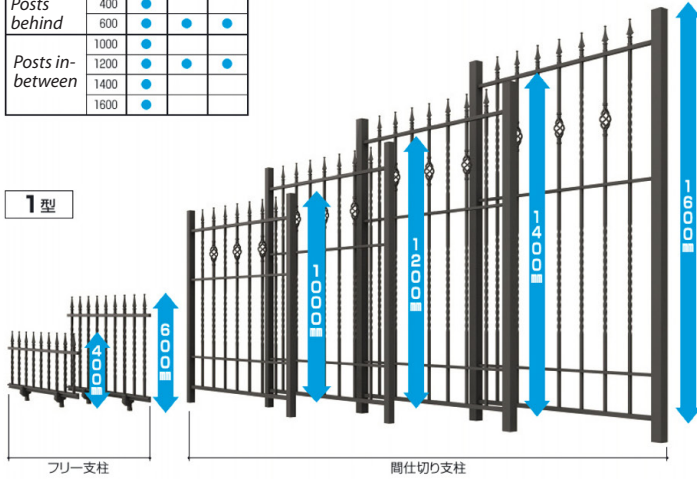

Cast Aluminum Fence

ASF

kunkel Works

CAST ALUMINUM
Simple Form
Simple Texture
Simple Design

#1

#2

#3

Call TODAY: 808-955-8211 • www.kunkelworks.com

Cast Aluminum Fence

Strong posts and fasteners support tall heights up to 63" (#1,) 47" (2&3)

		L	1型	2型	3型
Posts behind	400		●		
	600		●	●	●
	1000		●		
Posts in-between	1200		●		
	1400		●		
	1600		●		
			●		

フリー支柱タイプ

2型

フリー支柱タイプ

3型

フリー支柱タイプ

#1

#2

#3