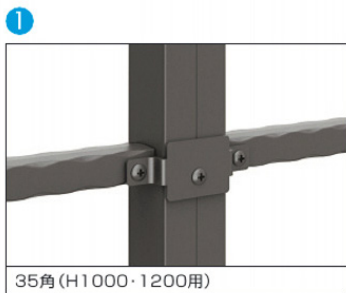

Cast Aluminum Fence

Strong posts and fasteners support tall heights up to 63" (#1,) 47" (2&3)

		L	1型	2型	3型
Posts behind	400		●		
	600		●	●	●
	1000		●		
Posts in-between	1200		●		
	1400		●		
	1600		●		
			●		