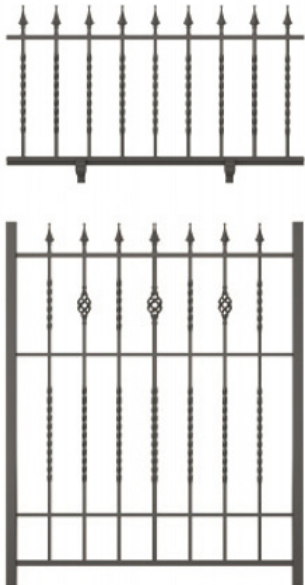

Cast Aluminum Fence

ASF

kunkel Works

CAST ALUMINUM
Simple Form
Simple Texture
Simple Design

#1

#2

#3

Call TODAY: 808-955-8211 • www.kunkelworks.com

Cast Aluminum Fence

Strong posts and fasteners support tall heights up to 63" (#1,) 47" (2&3)

		L	1型	2型	3型
Posts behind	400		●		
	600		●	●	●
	1000		●		
Posts in-between	1200		●		
	1400		●		
	1600		●		
			●		

フリー支柱タイプ

2型

フリー支柱タイプ

3型

フリー支柱タイプ

#1

#2

#3