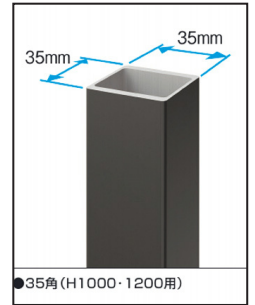

Cast Aluminum Fence

Strong posts and fasteners support tall heights up to 63" (#1,) 47" (2&3)

		L	1型	2型	3型
Posts behind	400		●		
	600		●	●	●
	1000		●		
Posts in-between	1200		●		
	1400		●		
	1600		●		
			●		