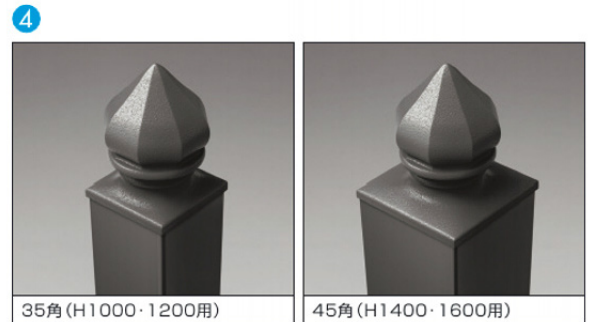

Cast Aluminum Fence

Strong posts and fasteners support tall heights up to 63" (#1,) 47" (2&3)

		L	1型	2型	3型
Posts behind	400		●		
	600		●	●	●
	1000		●		
Posts in-between	1200		●		
	1400		●		
	1600		●		
			●		