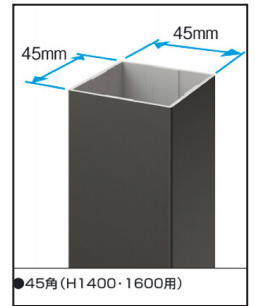

Cast Aluminum Fence

Strong posts and fasteners support tall heights up to 63" (#1,) 47" (2&3)

		L	1型	2型	3型
Posts behind	400		●		
	600		●	●	●
	1000		●		
Posts in-between	1200		●		
	1400		●		
	1600		●		
			●		