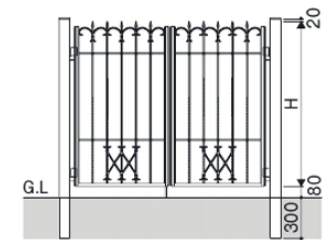

Cast Aluminum Gates

APR

kunkel Works

Color

KA

#1

Decorative ornament in middle of gate panel is optional.

#2

1型

2型

3型

4型

#3

#4

Call TODAY: 808-955-8211 • www.kunkelworks.com