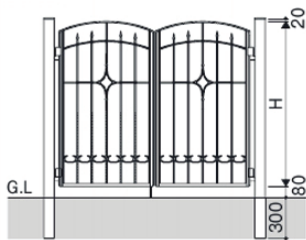

# kunkel Works

Color

KA

#1

Decorative ornament in middle of gate panel is optional.

#2

1型

2型