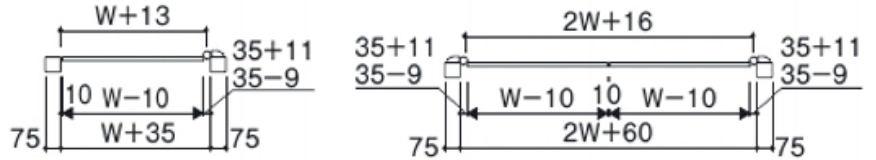

# kunkel Works

Color

KA

#1

Decorative ornament in middle of gate panel is optional.

#2

1型

2型