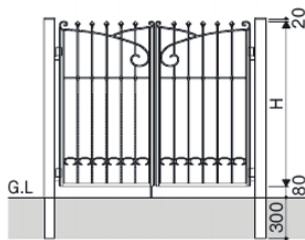

Cast Aluminum Gates

APR

kunkel Works

Color

KA

#1

Decorative ornament in middle of gate panel is optional.

#2

1型

2型

3型

4型

#3

#4

Call TODAY: 808-955-8211 • www.kunkelworks.com