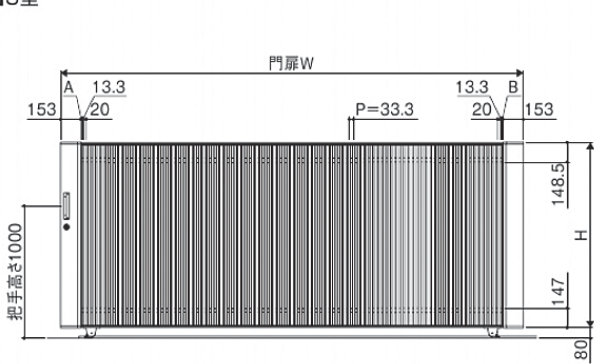

Product Info SYO- HLM5 Gate

Sliding Driveway Gates

Height: 1400mm, 1600mm
Panels: 3500mm, 4000mm

Color:
Choice

106 Makaweli Street
Honolulu, HI 96825
Phone: 808-955-8211
kunkelWorks.com

#5

■5型

扉W	A	B	格子本数
3500	8.6	8.6	97
4000	8.8	8.9	112

Call TODAY: 808-955-8211 • www.kunkelworks.com