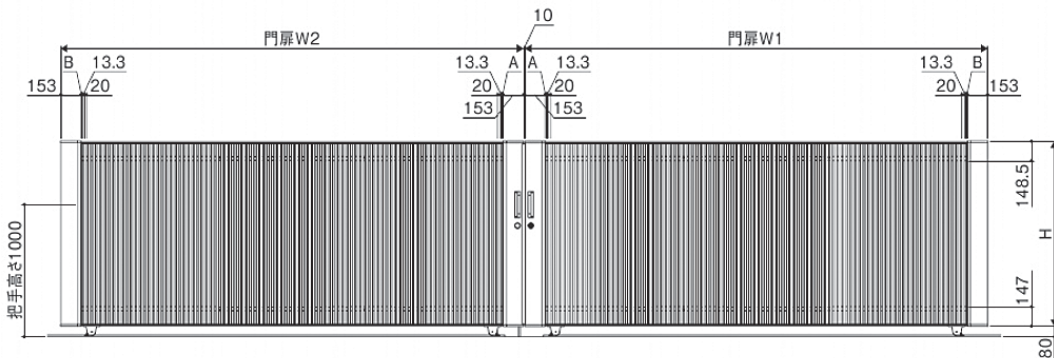

Product Info SYO- HLM5 Gate

Sliding Driveway Gates

Height: 1400mm, 1600mm
Panels: 3500mm, 4000mm

Color:
Choice

106 Makaweli Street
Honolulu, HI 96825
Phone: 808-955-8211
kunkelWorks.com

#5

■5型

扉W	A	B	格子本数
3500	8.6	8.6	97
4000	8.8	8.9	112

Call TODAY: 808-955-8211 • www.kunkelworks.com