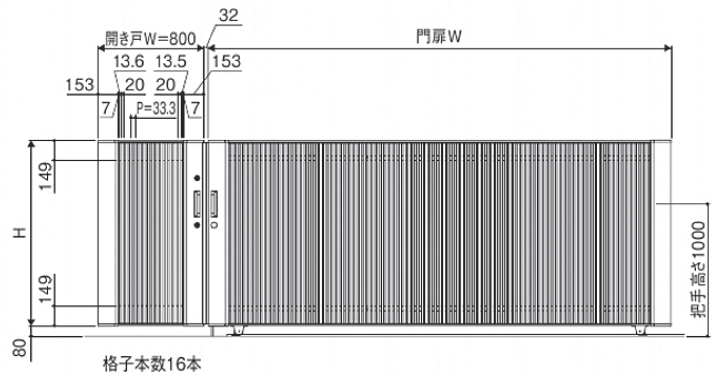

Product Info SYO- HLM5 Gate

Sliding Driveway Gates

Height: 1400mm, 1600mm
Panels: 3500mm, 4000mm

Color:
Choice

106 Makaweli Street
Honolulu, HI 96825
Phone: 808-955-8211
kunkelWorks.com

#5

■5型

扉W	A	B	格子本数
3500	8.6	8.6	97
4000	8.8	8.9	112

Call TODAY: 808-955-8211 • www.kunkelworks.com